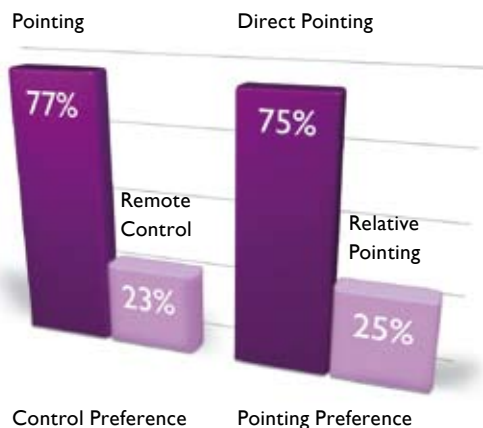

Consumer preferences

How does it work?

The uWand direct pointing technology makes use of a special infrared camera embedded in the remote control. The controller sends the pointing coordinates (x, y, z and twist) via an RF transmitter to the controlled device.

Movements of the uWand are only sent to the device that the remote is aimed at. This makes it possible to control multiple devices such as TV's, PC's, lighting luminaires or a picture frame using one remote pointer. uWand makes it possible to drag, rotate and resize on-screen objects, browse through films, music or pictures, adjust the volume by twisting, and click directly on menus.

"A direct pointer that delivers 3D capabilities with the intuitiveness of a multi-touch screen"

Contact

Are you interested in shaping a new television or PC landscape? Do you want to know how uWand can help your consumers easily control content? We invite you to watch our video on www.uwand.com or contact us for a live demonstration.

uWand

www.uwand.com

sales.uWand@philips.com